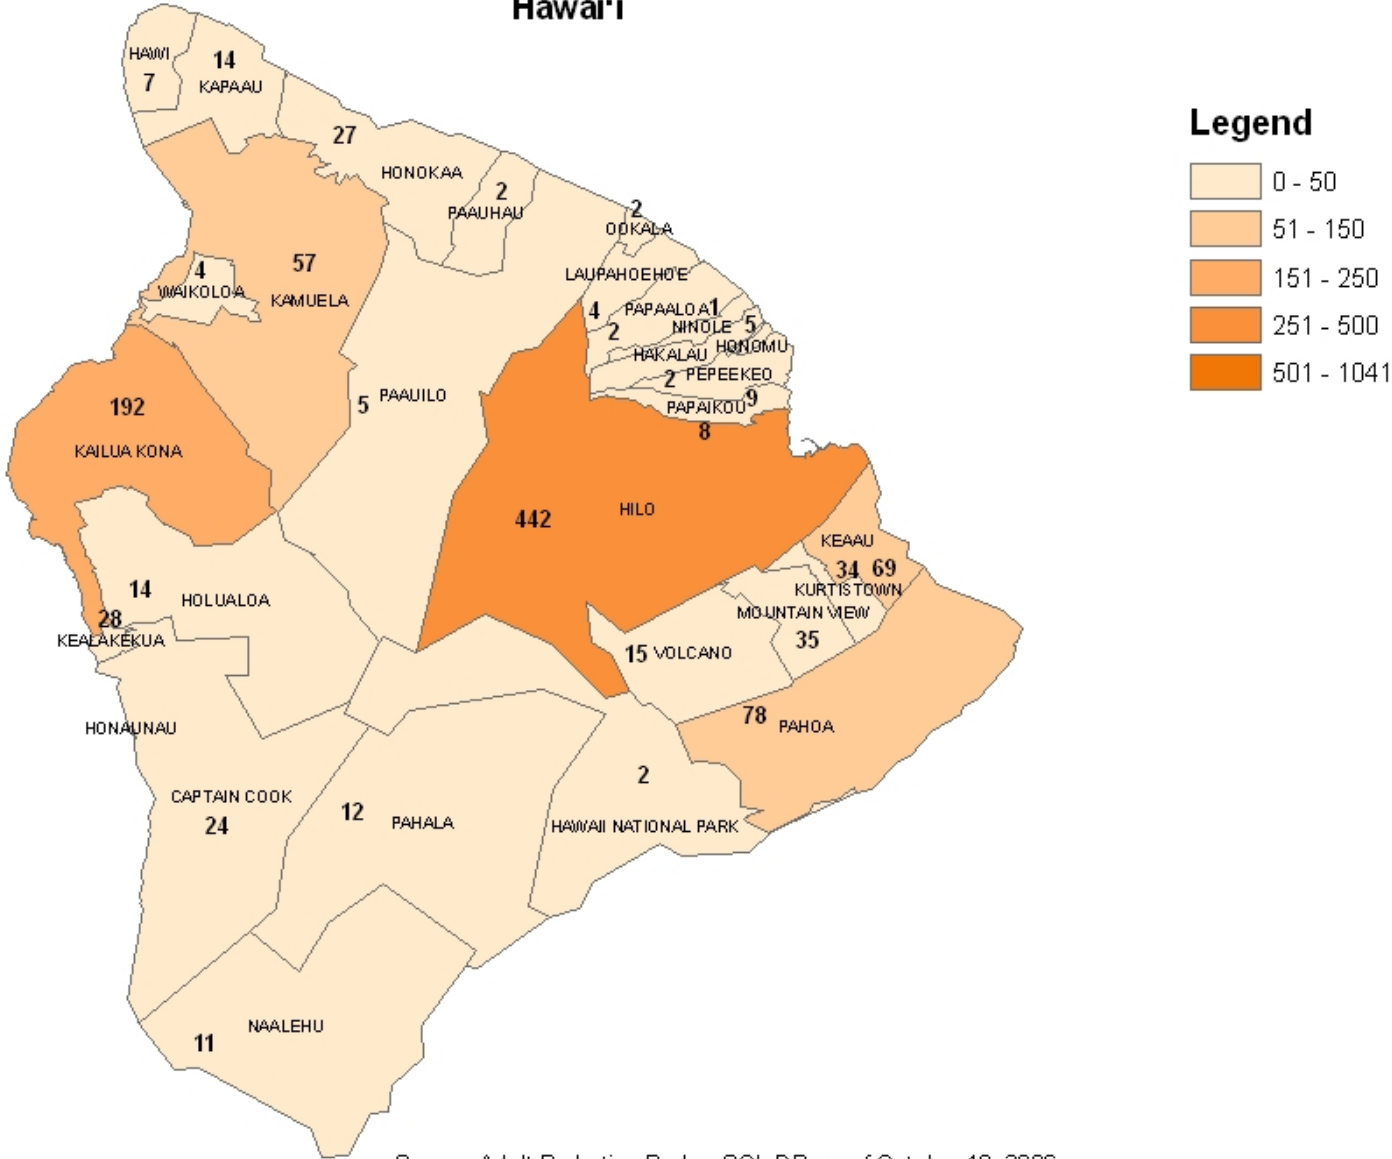

Number of Adult Offenders Under Probation Supervision by Zip Code Area

O'ahu

Source: Adult Probation Prober SQL DB, as of October 19, 2006

Number of Adult Offenders Under Probation Supervision by Zip Code Area

Hawai'i

Source: Adult Probation Prober SQL DB, as of October 19, 2006

Number of Adult Offenders Under Probation Supervision by Zip Code Area Moloka'i, Lāna'i and Maui

Source: Adult Probation Prober SQL DB, as of October 19, 2006