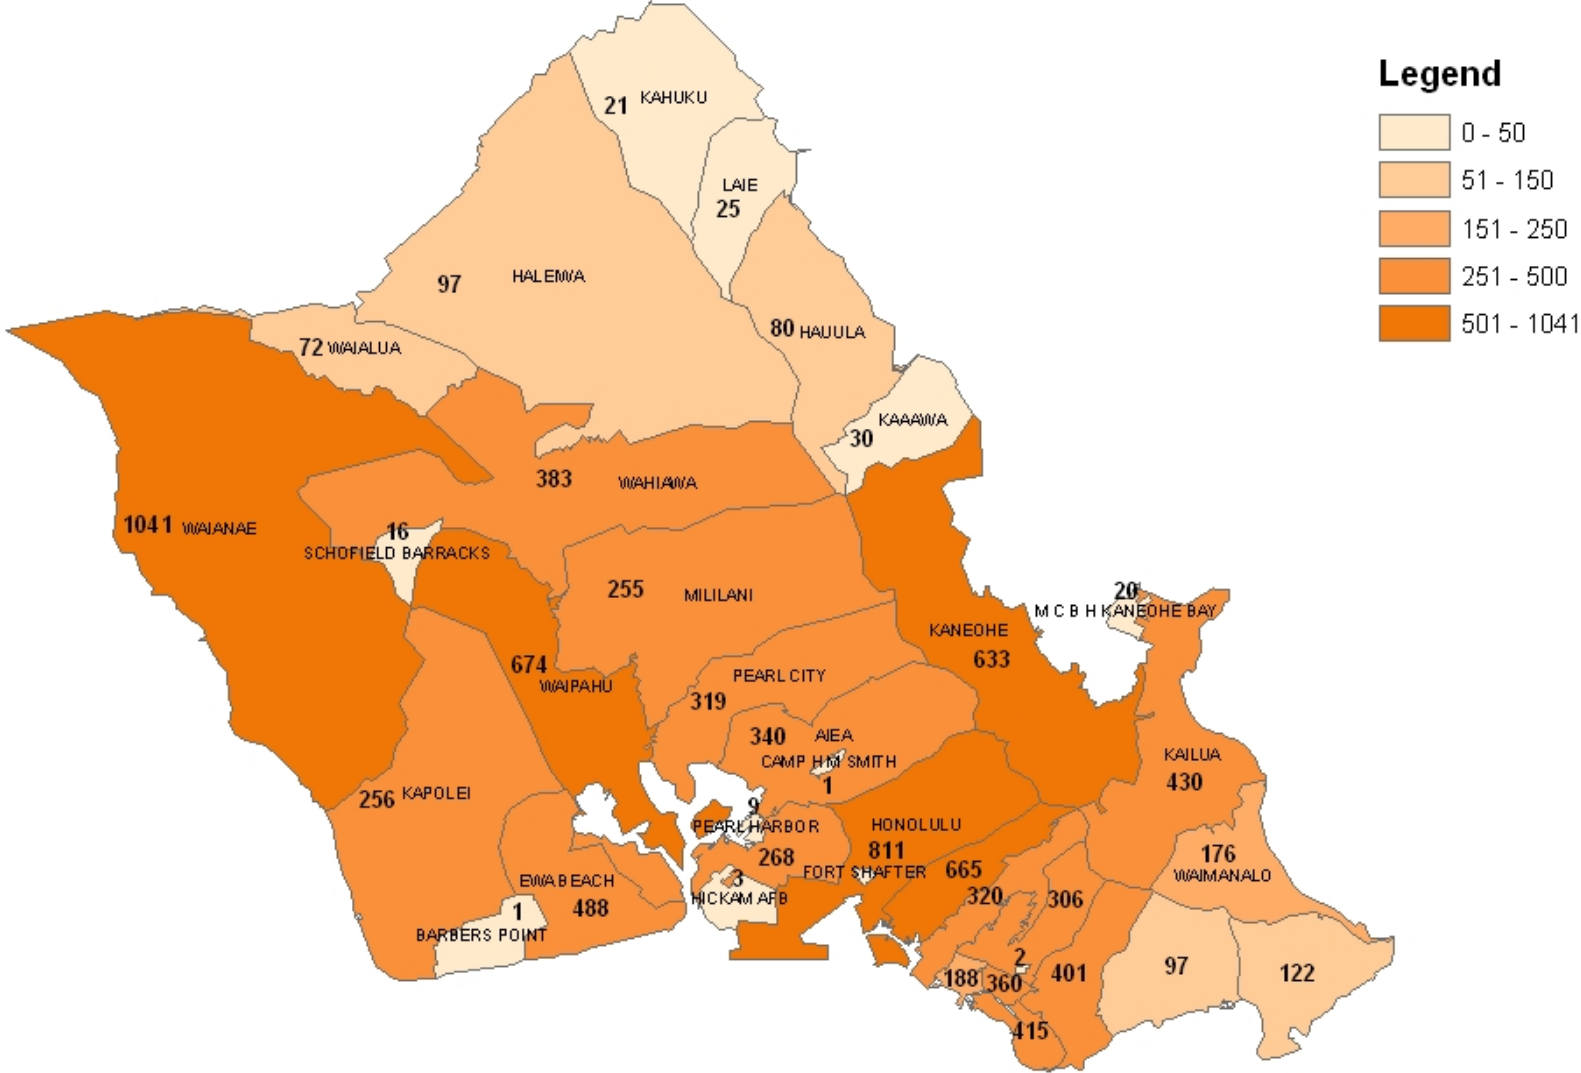

Number of Adult Offenders Under Probation Supervision by Zip Code Area

O'ahu

Source: Adult Probation Prober SQL DB, as of October 19, 2006

Number of Adult Offenders Under Probation Supervision by Zip Code Area

Hawai'i

Source: Adult Probation Prober SQL DB, as of October 19, 2006

Number of Adult Offenders Under Probation Supervision by Zip Code Area Moloka'i, Lāna'i and Maui

Source: Adult Probation Prober SQL DB, as of October 19, 2006