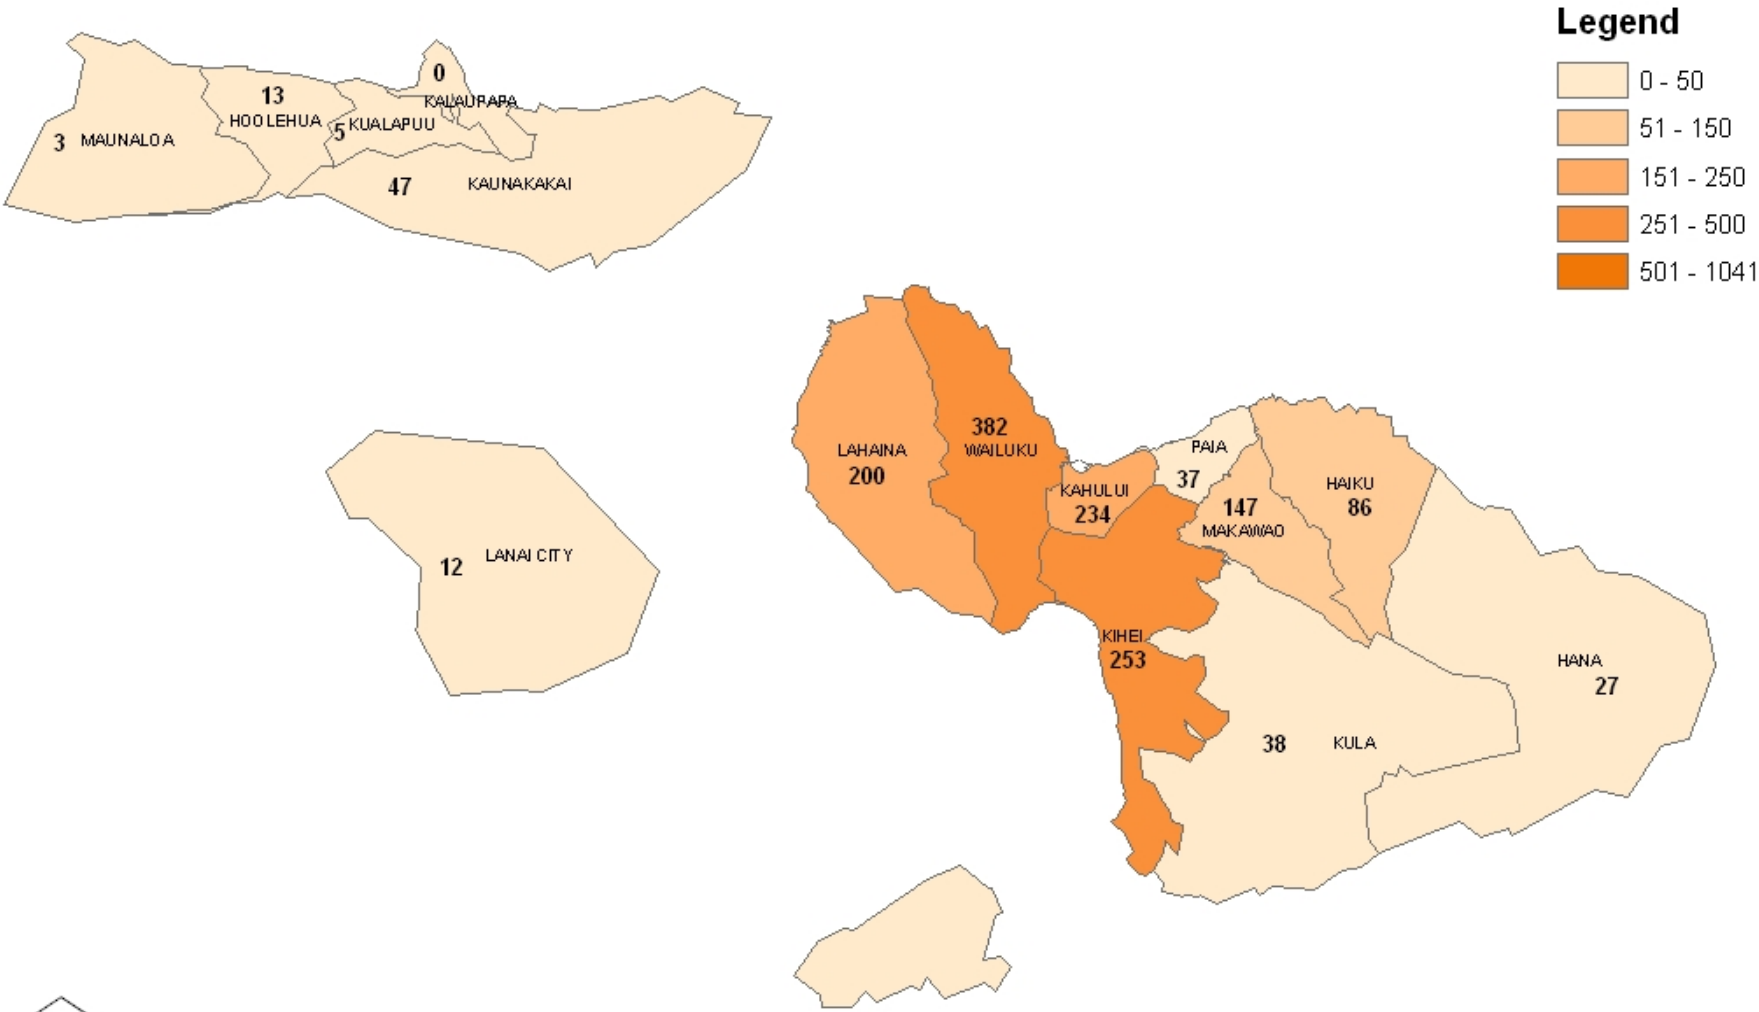

Number of Adult Offenders Under Probation Supervision by Zip Code Area

O'ahu

Source: Adult Probation Prober SQL DB, as of October 19, 2006

Number of Adult Offenders Under Probation Supervision by Zip Code Area

Hawai'i

Source: Adult Probation Prober SQL DB, as of October 19, 2006

Number of Adult Offenders Under Probation Supervision by Zip Code Area Moloka'i, Lāna'i and Maui

Source: Adult Probation Prober SQL DB, as of October 19, 2006

Number of Adult Offenders Under Probation Supervision by Zip Code Area

Ni'ihau and Kaua'i

Legend

Source: Adult Probation Prober SQL DB, as of October 19, 2006